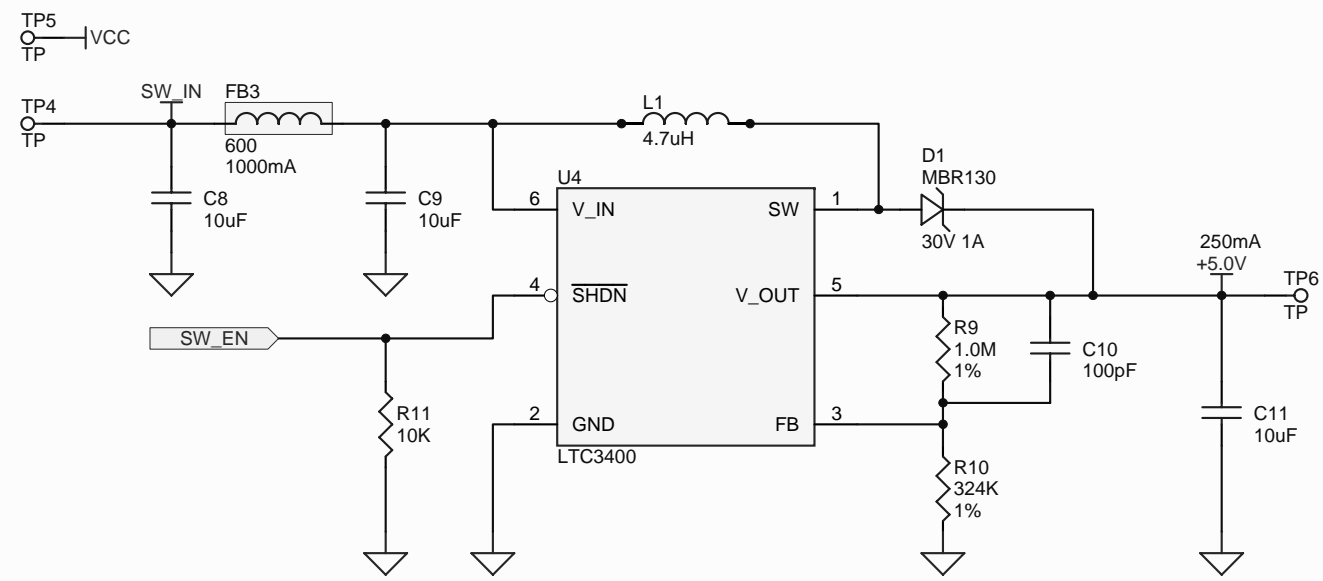

# eProtoMega Rev 2.0

eProtoMega

eProtoMega.SchDoc

Switcher

Switcher.SchDoc

Title Sunspot eProtoMega Project			Sun Microsystems 16 Network Circle Menlo Park, CA 94025		
Size: B	Number:	Revision: 2.0			
Date: 7/3/2007	Time: 4:09:54 PM	Sheet 1 of 3			

Title ATmega AVR & I/O			Sun Microsystems 16 Network Circle Menlo Park, CA 94025		
Size: B	Number:	Revision: 2.0			
Date: 7/3/2007	Time: 4:09:54 PM	Sheet 2 of 3			

Title 5V Switcher Power Supply				Sun Microsystems 16 Network Circle Menlo Park, CA 94025	
Size: B	Number:	Revision: 2.0			
Date: 7/3/2007	Time: 4:09:54 PM	Sheet 3	of 3		

eProtoMega  
ASSEMBLY BOTTOM  
REV 2.0  
501-7767-02-00