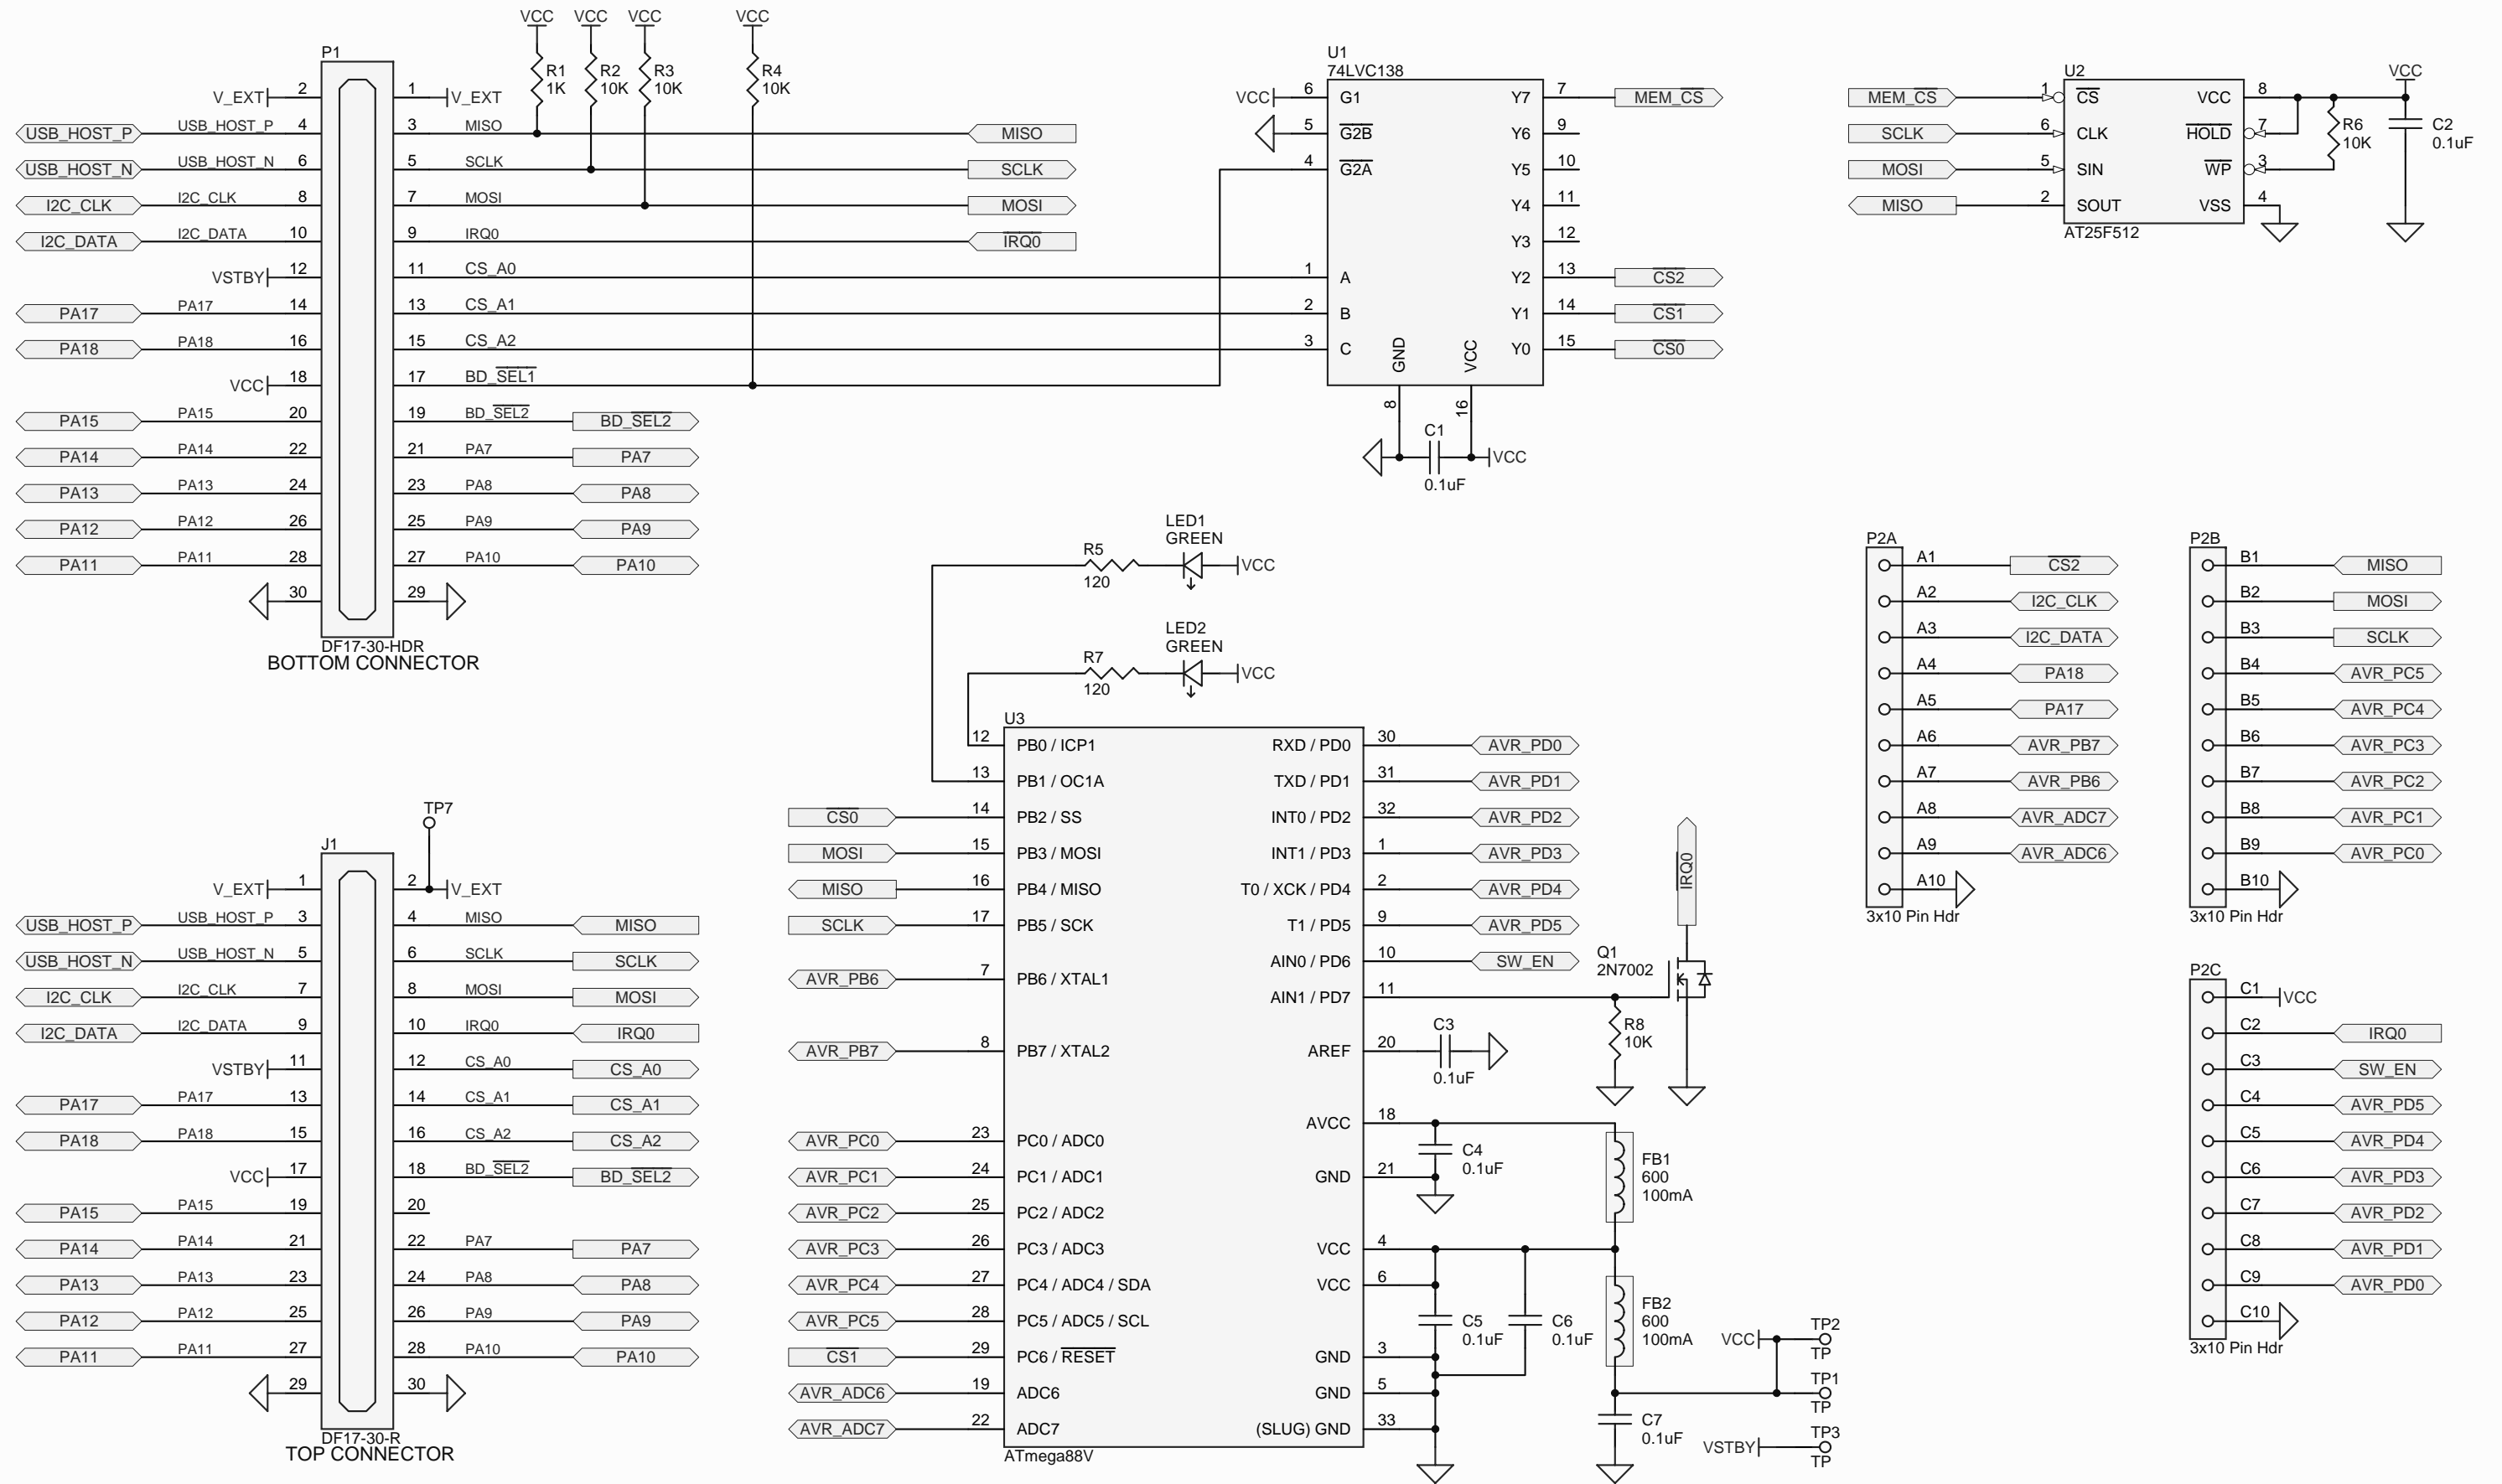

# eProtoMega Rev 2.0

eProtoMega

eProtoMega.SchDoc

Switcher

Switcher.SchDoc

Title Sunspot eProtoMega Project			Sun Microsystems 16 Network Circle Menlo Park, CA 94025		
Size: B	Number:	Revision: 2.0			
Date: 7/3/2007	Time: 4:09:54 PM	Sheet 1 of 3			

Title ATmega AVR & I/O			Sun Microsystems 16 Network Circle Menlo Park, CA 94025		
Size: B	Number:	Revision: 2.0			
Date: 7/3/2007	Time: 4:09:54 PM	Sheet 2 of 3			

Title 5V Switcher Power Supply				Sun Microsystems 16 Network Circle Menlo Park, CA 94025	
Size: B	Number:	Revision: 2.0			
Date: 7/3/2007	Time: 4:09:54 PM	Sheet 3	of 3		

eProtoMega  
ASSEMBLY BOTTOM  
REV 2.0  
501-7767-02-00